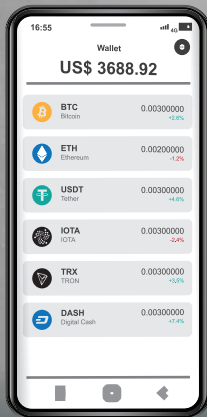

*To Higher
Enterprise Security*

*From Safer
Online Transaction*

TWN Transfer

1 — 2 — 3 Transfer — 4

Transfer to account
01234XXXXXXXX8888

Transfer out account
98765XXXXXXXX6666

Card OTP
075135

SMARTdisplayer

A PC-like Smart Card

Secure Cryptocurrency Transaction from

to **NFT** to Challenge
Your World

SMARTdisplayer

A PC-like Smart Card

Monitor Physiological Parameters

Touch Your World

Track Your Records